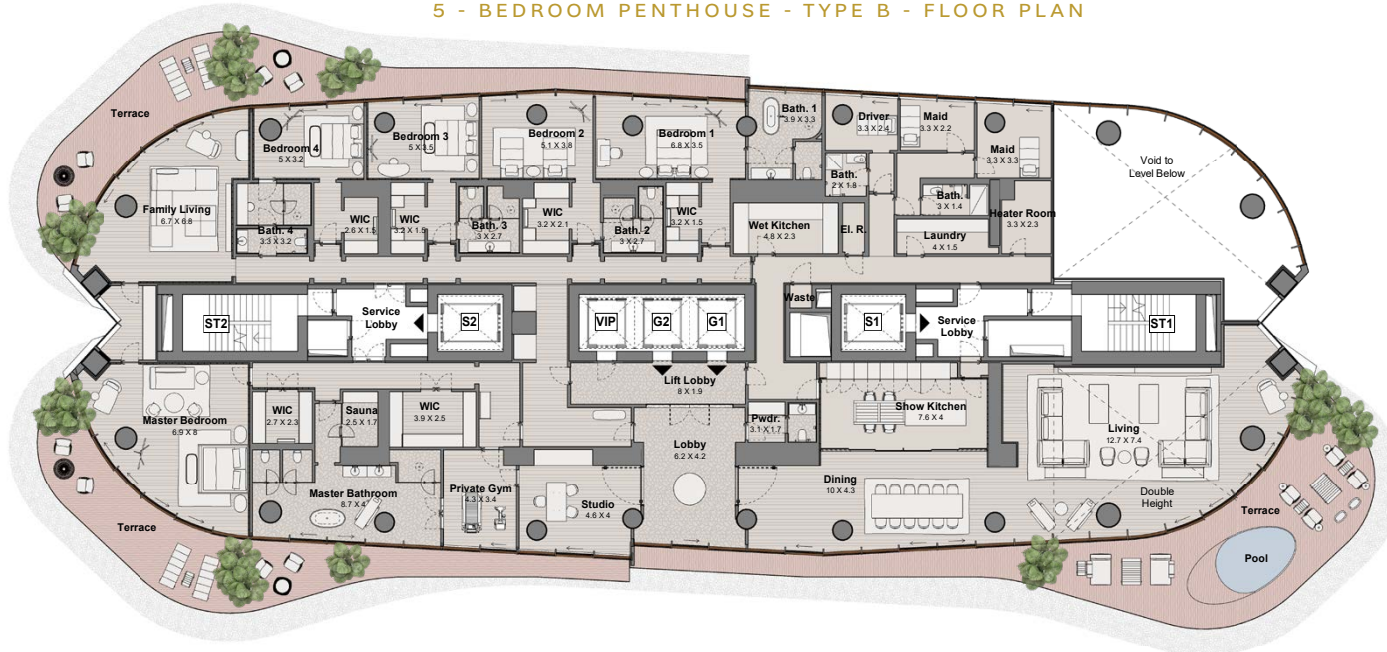

5 - BEDROOM PENTHOUSE - TYPE B - FLOOR PLAN

Suite Areas (A)	Balcony Areas (B)	NSA (A + B)
9088.29 Ft²	2566.22 Ft²	11654.52 Ft²
844.33 M²	238.41 M²	1082.74 M²